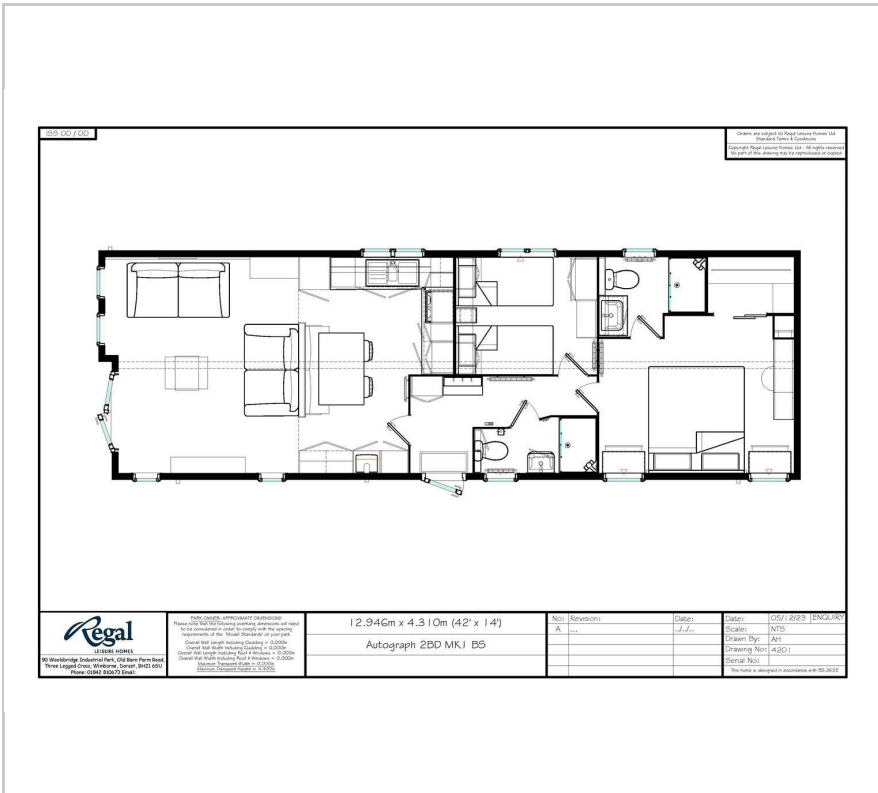

Floor Plan

Area Map

Energy Efficiency Graph

These particulars, whilst believed to be accurate are set out as a general outline only for guidance and do not constitute any part of an offer or contract. Intending purchasers should not rely on them as statements of representation of fact, but must satisfy themselves by inspection or otherwise as to their accuracy. No person in this firm's employment has the authority to make or give any representation or warranty in respect of the property.