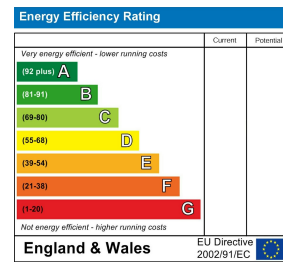

Energy Efficiency Graph

These particulars, whilst believed to be accurate are set out as a general outline only for guidance and do not constitute any part of an offer or contract. Intending purchasers should not rely on them as statements of representation of fact, but must satisfy themselves by inspection or otherwise as to their accuracy. No person in this firm's employment has the authority to make or give any representation or warranty in respect of the property.